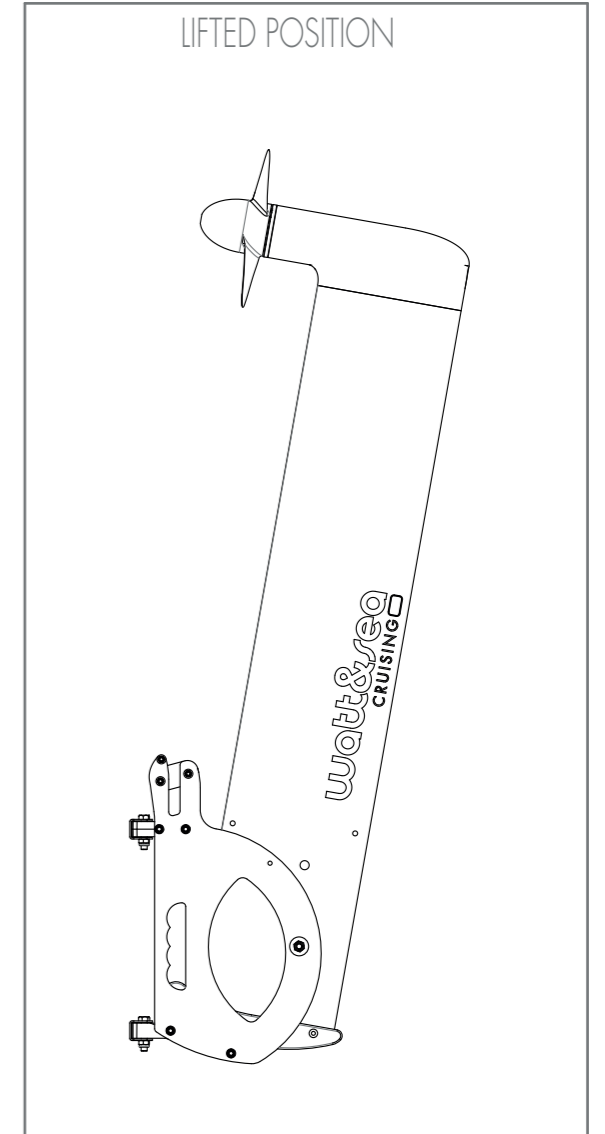

600W - 970mm

300W - 610mm

LIFTED POSITION

watt&sea

600W 970mm &  
300W 610mm

A3