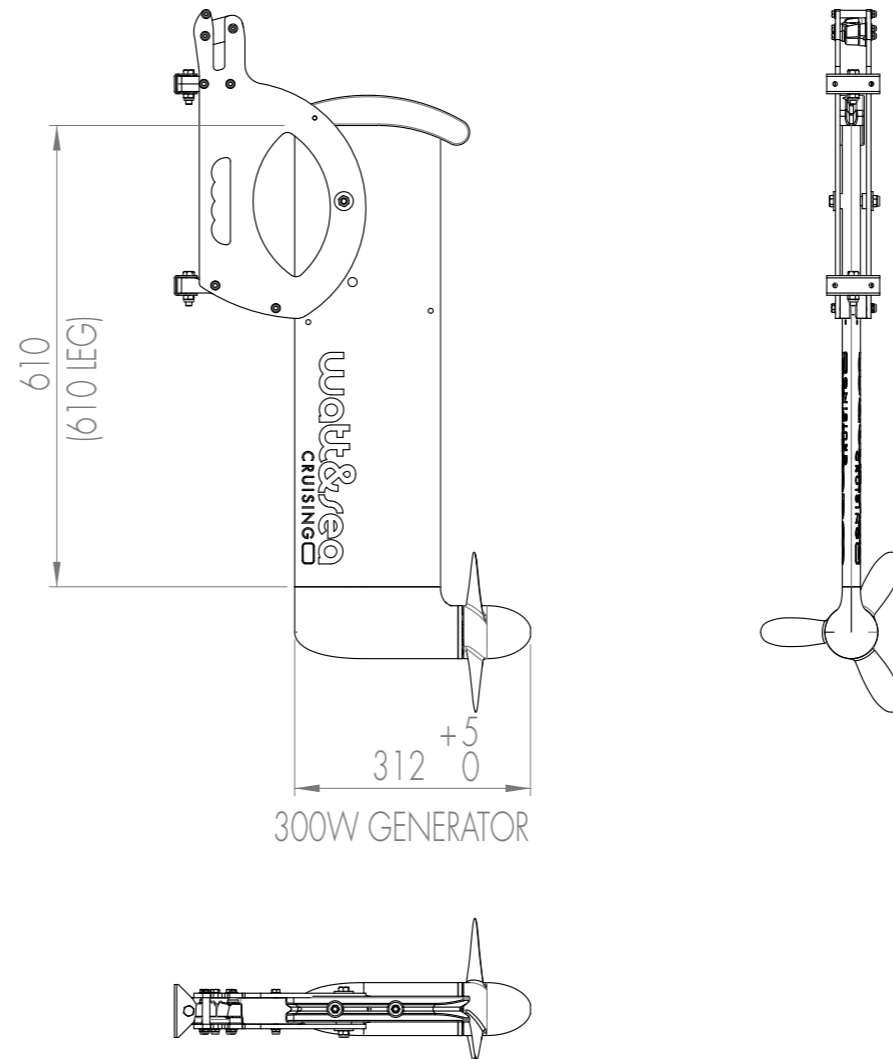

600W - 970mm

300W - 610mm

LIFTED POSITION

watt&sea

600W 970mm &  
300W 610mm

A3