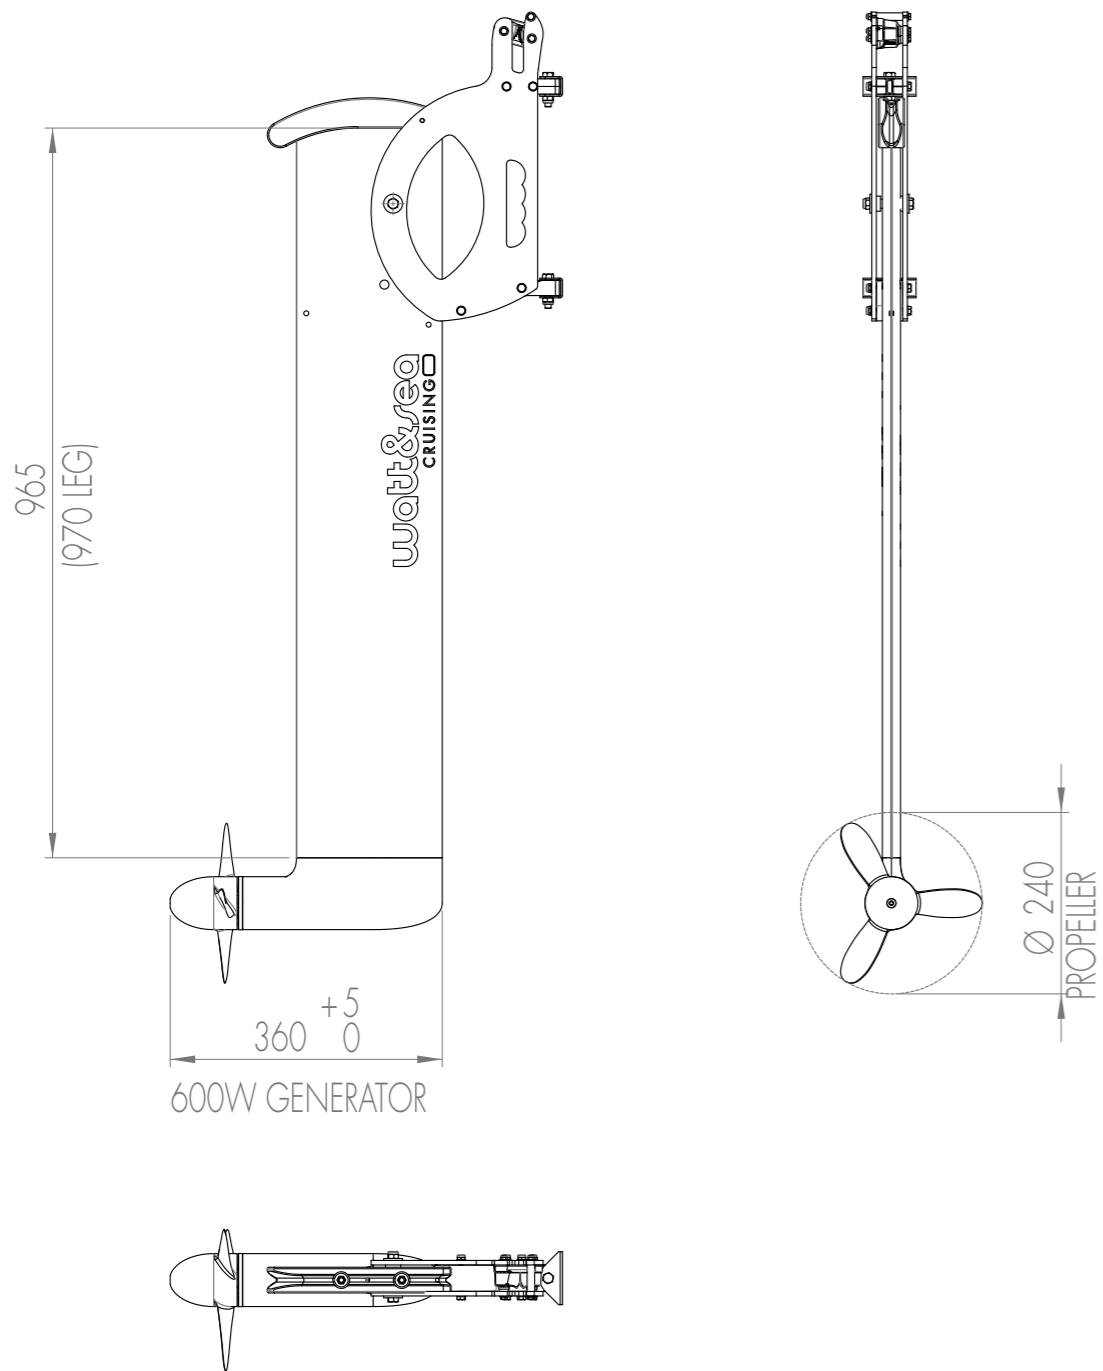

600W - 970mm

300W - 610mm

LIFTED POSITION

watt&sea

600W 970mm &  
300W 610mm

A3